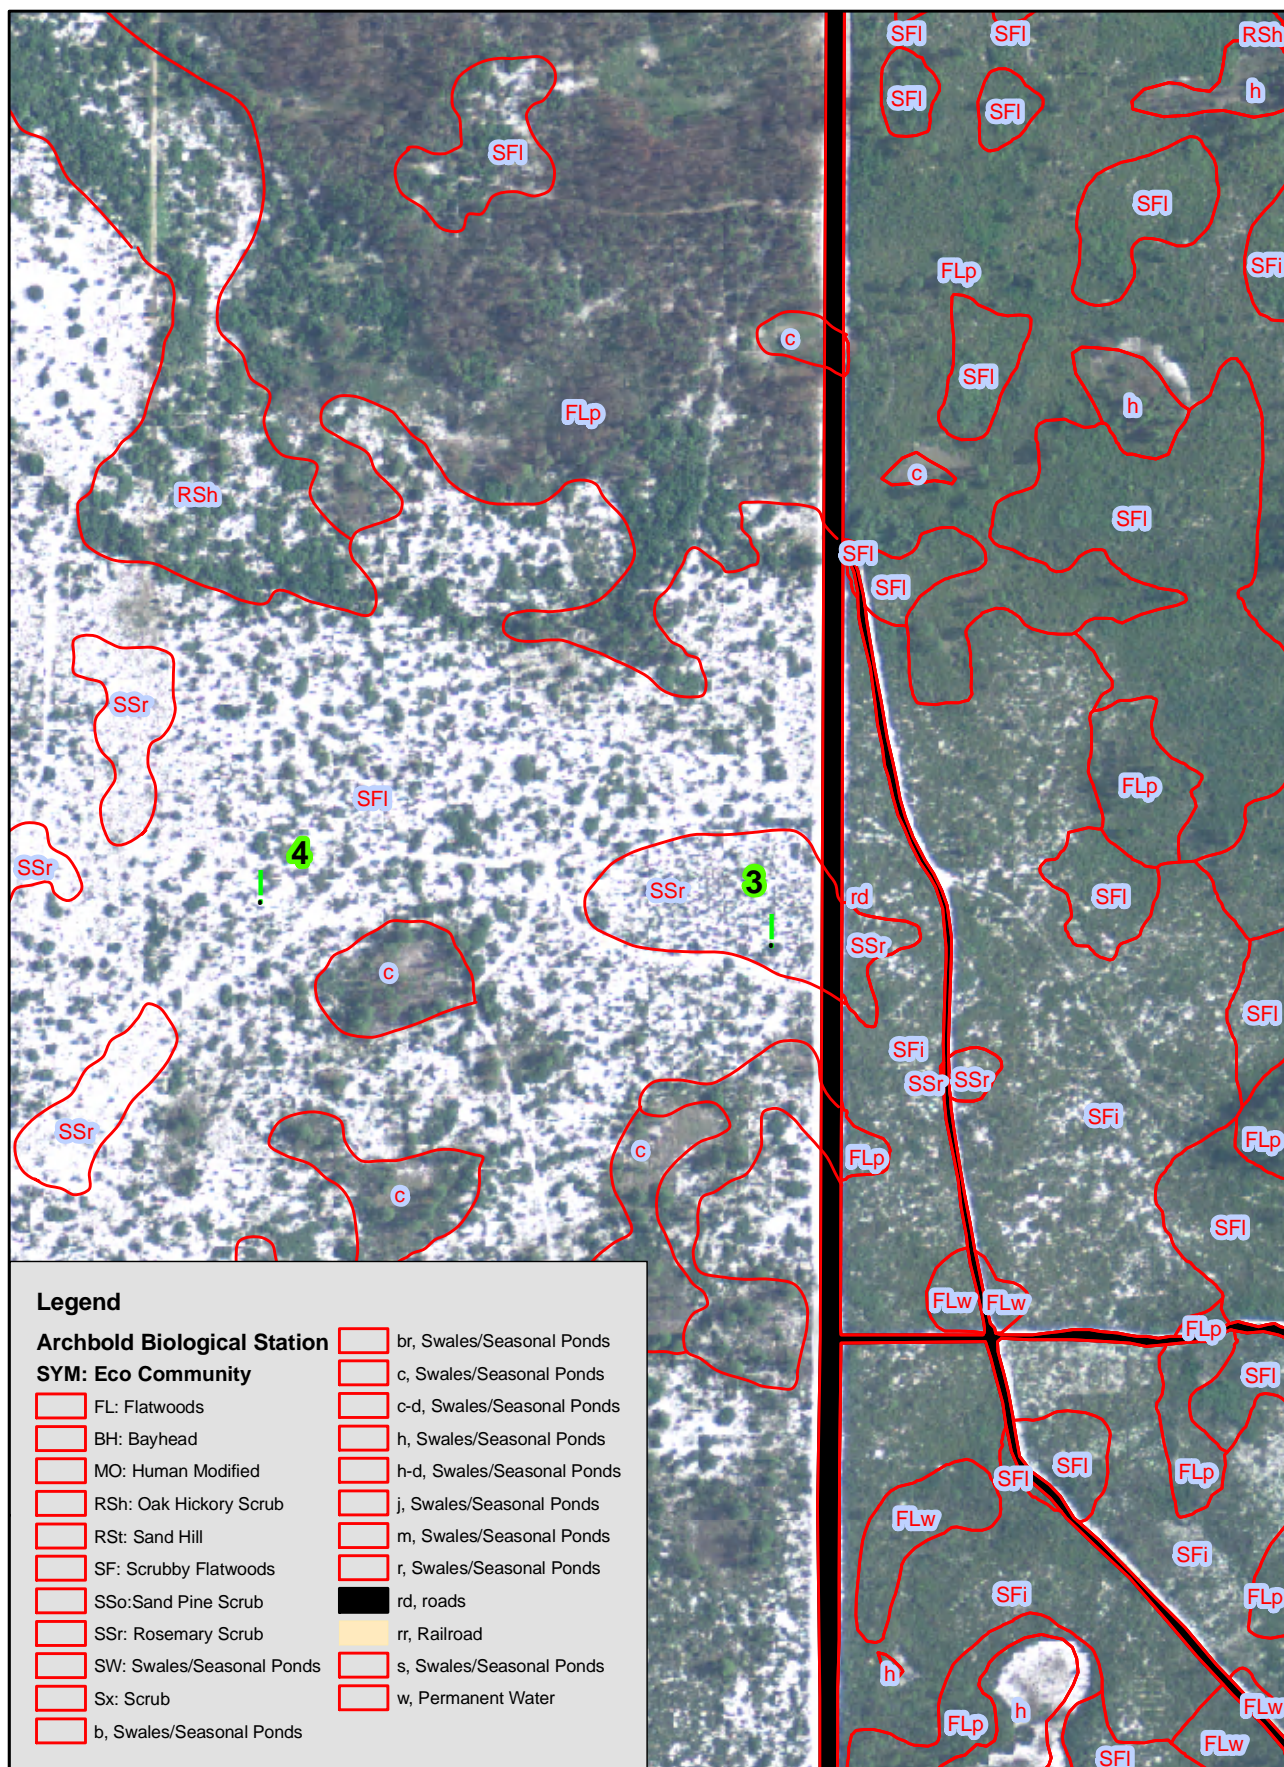

Archbold Sites 3 and 4: Ecological Communities

00.01 0.03 0.06 0.09 0.12
 Miles

1:4,539