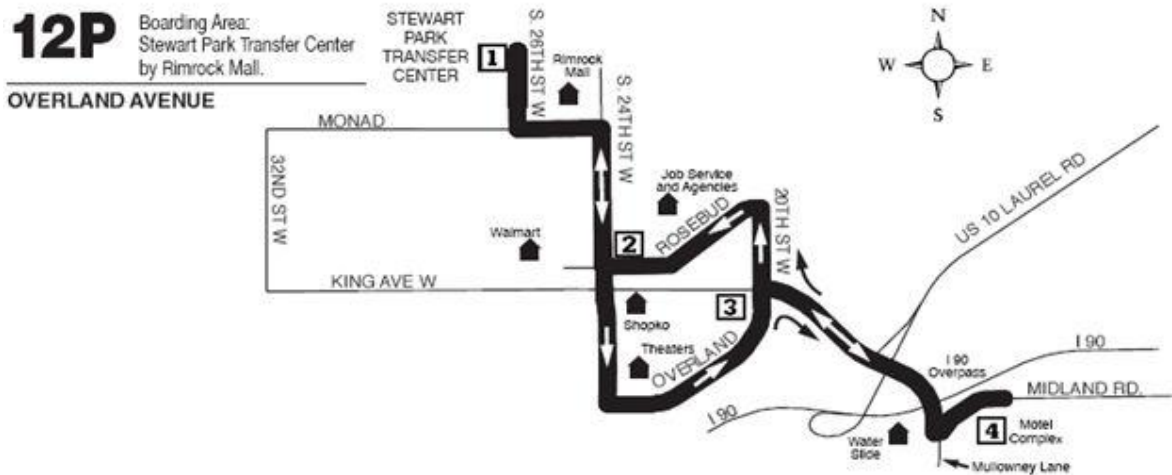

SHUTTLES: Hilton Garden Inn and Quality Homestake Park Inn Guests

A shuttle service from these hotels, with intermediate stops at area restaurants, has been arranged for your transportation to and from the meeting facilities at the Holiday Inn Grand and Billings Hotel and Convention Center. The shuttle is free gratis, arranged by the Billings Chamber of Commerce and SRM. The shuttle company, its contacts and schedule of stops will be posted in the Holiday Inn, Billings Hotel, Hilton Garden Inn and Quality Inn lobbies. Tentatively, a shuttle will be available at those locations on the hour and half-hour according to the following schedule:

MET TRANSIT

The city of Billings has a MET TRANSIT system. Routes, costs and schedules can be obtained from their web site <http://ci.billings.mt.us/index.aspx?rid=339>. Phone: 406-657-8218 Or you can pick up information at their Kelly Inn stop (4), directly behind (east) of the Holiday Inn Grand on Midland Road. Route 12P, which gets you into the MET TRANSIT system, has pickups at the Kelly Inn and transfers to Stewart Park by Rim Rock Mall for a \$1.25 one-way fare. See map and schedule for Route 12P below.

ROUTE 12P

OVERLAND AVENUE	1	2	3	4	3	2	1
WEEKDAYS (See p. 21-29 for Sat.)	Departs S.P. Transfer Center (by RR Mall)	on S. 24th St. W. at Rosebud	on Overland (20th St. W) at King	Kelly Inn (near Midland & Mulwoney Rds.)	on King at 20th St. W.	on Rosebud at S. 24th St. W.	Arrives S.P. Transfer Center (by RR Mall)
	7:50	7:53	7:57	8:01	8:05	8:08	8:15*
	9:05	9:08	9:12	9:16	9:20	9:23	9:30
	2:25	2:28	2:32	2:36	2:40	2:43	2:50*
	3:25	3:28	3:32	3:36	3:40	3:43	3:50*
	4:40	4:43	4:47	4:51	4:55	4:58	5:05
	5:10	5:13	5:17	5:21	5:25	5:28	5:35*

* on these trips, this bus continues as Route 13P - Southwest